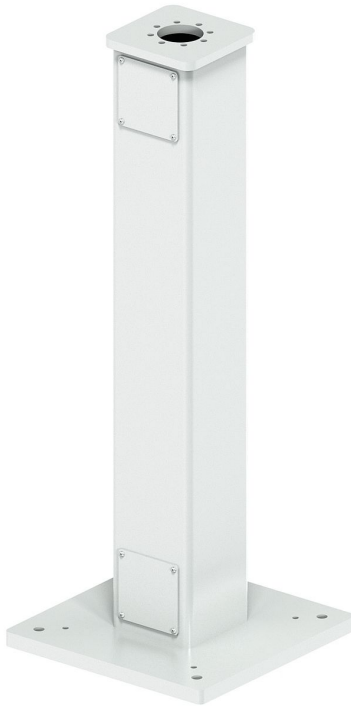

PILLAR HMA I-400
45033-XXXXX-XXXXXXX

Stable pillar for rigid mounting of HMA I-400 suspension system on floor or ceiling

- Default colours
 - Components: RAL 7035 (Light grey)
 - Special colours on request

Product code 45033-xxxxx-xxxxxxx

Safety Class IP 54 DIN EN 60529

FLOOR PILLAR HMA I-400

45033-XXXXX-XXXXXXX

Stable pillars for rigid mounting of HMA I-400 suspension systems on floor or ceiling

- Default colour
 - RAL 7035 (Light grey)
 - Special colours on request
- System length up to 3,000 mm in 100 mm increments
- With side cable duct as standard