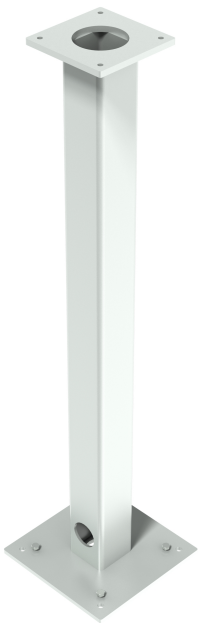

PILLAR HMA I-225
45011-XXXXX-XXXXXXX

Stable pillar for rigid mounting of HMA I-225 suspension system on floor or ceiling

- Default colours
 - Components: RAL 7035 (Light grey)
 - Special colours on request
- Internal cable ducting

Product code 45011-xxxxx-xxxxxxx

Safety Class IP 54 DIN EN 60529

FLOOR PILLAR HMA I-225

45011-XXXXX-XXXXXXX

Stable pillars for rigid mounting of HMA I-225 suspension systems on floor or ceiling

- Default colour
 - RAL 7035 (Light grey)
 - Special colours on request
- Height up to 2500 mm in 100 mm increments
- Internal cable ducting
- Top flange plate for HMA I-225 top mounted joint