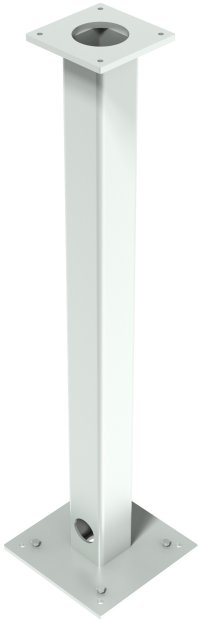

PILLAR HMA I-225
45011-XXXXX-XXXXXXX

Stable pillar for rigid mounting of HMA I-225 suspension system on floor or ceiling

- Default colours
 - Components: RAL 7035 (Light grey)
 - Special colours on request
- Internal cable ducting

Product code 45011-xxxxx-xxxxxxx

Safety Class IP 54 DIN EN 60529

FLOOR PILLAR HMA I-225

45011-XXXXX-XXXXXXX

Stable pillars for rigid mounting of HMA I-225 suspension systems on floor or ceiling

- Default colour
 - RAL 7035 (Light grey)
 - Special colours on request
- Height up to 2500 mm in 100 mm increments
- Internal cable ducting
- Top flange plate for HMA I-225 top mounted joint