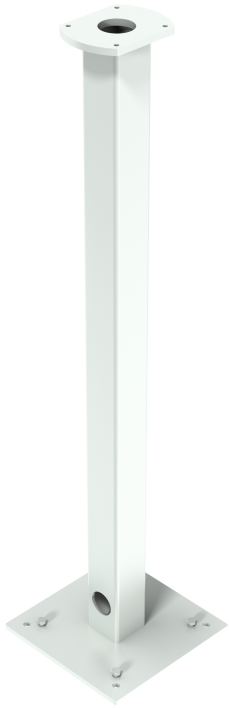

PILLAR HMA I-080
45012-XXXXX-XXXXXXX

Stable pillar for rigid mounting of HMA I-080 suspension system on floor or ceiling

- Default colours
 - Components: RAL 7035 (Light grey)
 - Special colours on request
- Internal cable ducting

Product code 45012-xxxxx-xxxxxxx

Safety Class IP 54 DIN EN 60529

FLOOR PILLAR HMA I-080

45012-XXXXX-XXXXXXX

Stable pillars for rigid mounting of HMA I-080 suspension systems on floor or ceiling

- Default colour
 - RAL 7035 (Light grey)
 - Special colours on request
- Height up to 2500 mm in 100 mm increments
- Internal cable ducting
- Top flange plate for HMA I-080 top mounted joint