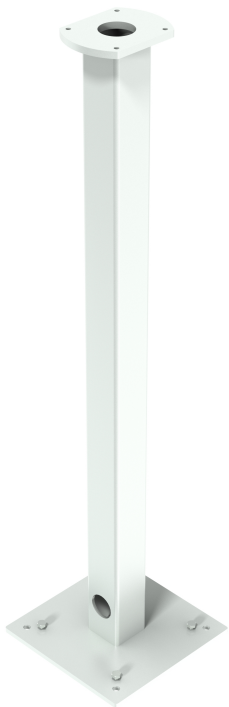

PILLAR HMA I-080
45012-XXXXX-XXXXXXX

Stable pillar for rigid mounting of HMA I-080 suspension system on floor or ceiling

- Default colours
 - Components: RAL 7035 (Light grey)
 - Special colours on request
- Internal cable ducting

Product code 45012-xxxxx-xxxxxxx

Safety Class IP 54 DIN EN 60529

FLOOR PILLAR HMA I-080

45012-XXXXX-XXXXXXX

Stable pillars for rigid mounting of HMA I-080 suspension systems on floor or ceiling

- Default colour
 - RAL 7035 (Light grey)
 - Special colours on request
- Height up to 2500 mm in 100 mm increments
- Internal cable ducting
- Top flange plate for HMA I-080 top mounted joint